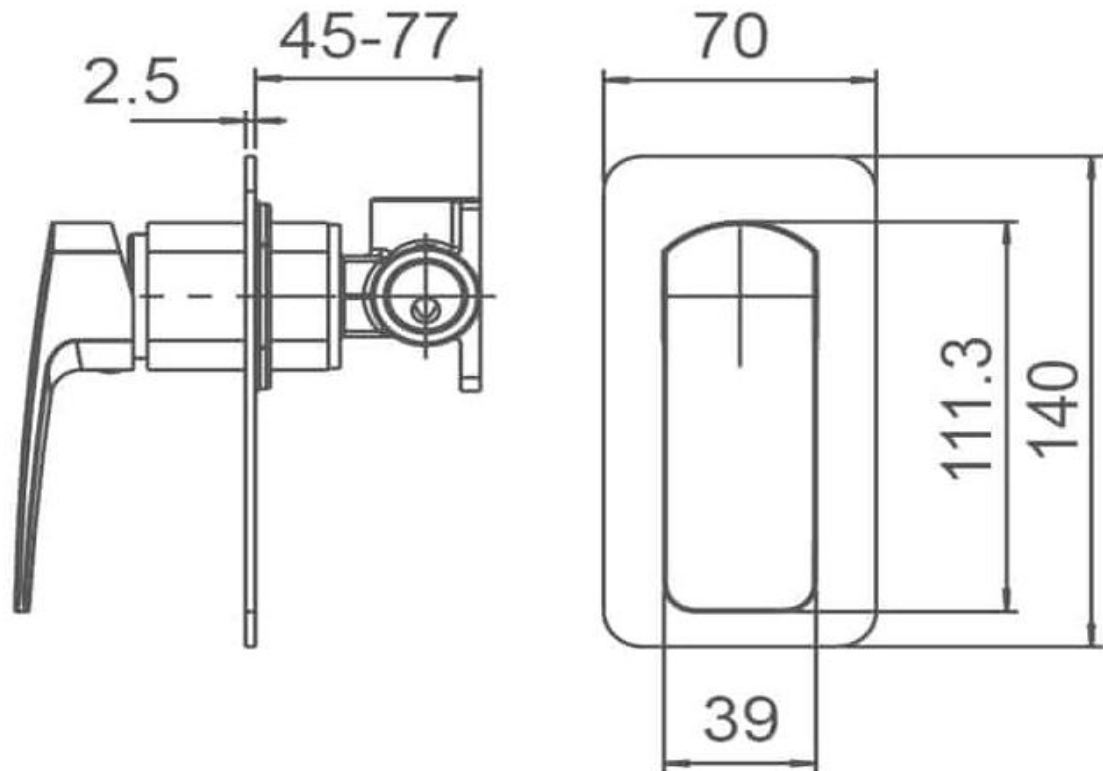

BRAVO-II SHOWER MIXER

Pressure Rating: Min 150KPa - Max 500KPa

Temperature Rating: Min 1°C - Max 75°C

WaterMark
AS/NZS 3718
WM-022530

Chrome
WT 3508

Brushed Nickel
WT 3508BN

Matt Black
WT 3508MK

Gunmetal
WT 3508GM

SPECIFICATIONS

CLEANING & MAINTENANCE:

Tapware should be cleaned with mild detergent and water

All Products must be cleaned with a soft cloth with soapy water, avoid waxes, solvents, abrasives, acids and other chemical based cleaners

Warranty will be void if damages are caused by unsuitable cleaning products

WARRANTY INFORMATION:

25 years cartridge and structure

5 years PVD finishes (purchased after 01/01/2026)

1 year non-PVD finishes

1 year parts & labour

Note: Hoses, slides, wall fixings, brackets: **1 year**

ZENMO
Zen-inspired, Modern Living

ADDRESS: 42 Castro Way, Derrimut VIC 3026

PHONE: (03) 8390 6300

OFFICE: ect_sales@outlook.com

SERVICE: ect_service@outlook.com

WEBSITE: www.zenmo.com.au